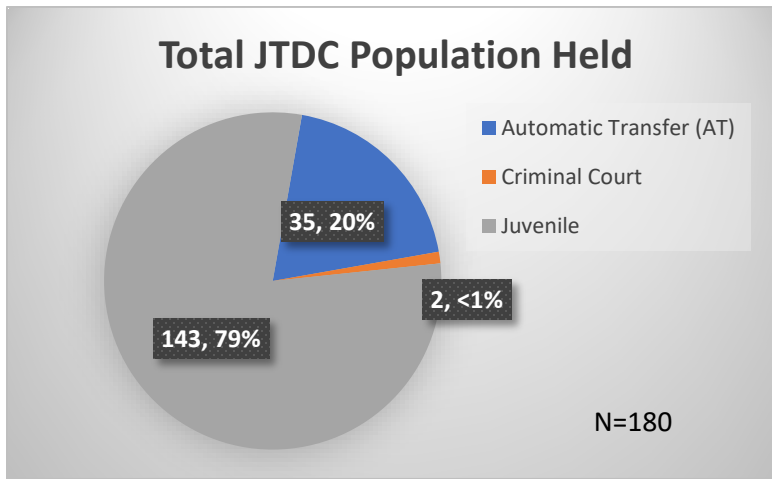

Daily Data Dashboard – August 28, 2023
Demographics for JTDC Population
Monday Morning Midnight Count

Total # of probation Involved youth¹: 1,287

¹ Probation Active: Any youth who is pending sentencing with an active social history, has been formally placed on probation or supervision with Cook County Juvenile Probation on the date of the report.

*Age, Gender and Race for Criminal Court population (N=2) is not represented in this report.

Data sources: cFive Supervisor – Probation Population and RMIS – JTDC Population

Daily Data Dashboard – August 28, 2023
Demographics for JTDC Population
Monday Morning Midnight Count