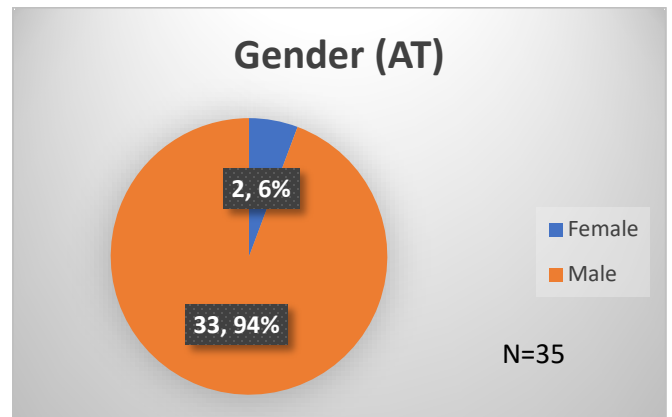

Daily Data Dashboard – August 28, 2023
Demographics for JTDC Population
Monday Morning Midnight Count

Total # of probation Involved youth¹: 1,287

¹ Probation Active: Any youth who is pending sentencing with an active social history, has been formally placed on probation or supervision with Cook County Juvenile Probation on the date of the report.

*Age, Gender and Race for Criminal Court population (N=2) is not represented in this report.

Data sources: cFive Supervisor – Probation Population and RMIS – JTDC Population

Daily Data Dashboard – August 28, 2023
Demographics for JTDC Population
Monday Morning Midnight Count