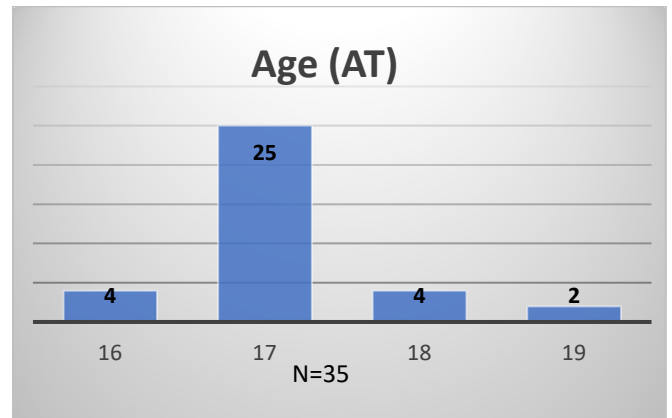

Daily Data Dashboard – August 28, 2023
Demographics for JTDC Population
Monday Morning Midnight Count

Total # of probation Involved youth¹: 1,287

¹ Probation Active: Any youth who is pending sentencing with an active social history, has been formally placed on probation or supervision with Cook County Juvenile Probation on the date of the report.

*Age, Gender and Race for Criminal Court population (N=2) is not represented in this report.

Data sources: cFive Supervisor – Probation Population and RMIS – JTDC Population

Daily Data Dashboard – August 28, 2023
Demographics for JTDC Population
Monday Morning Midnight Count