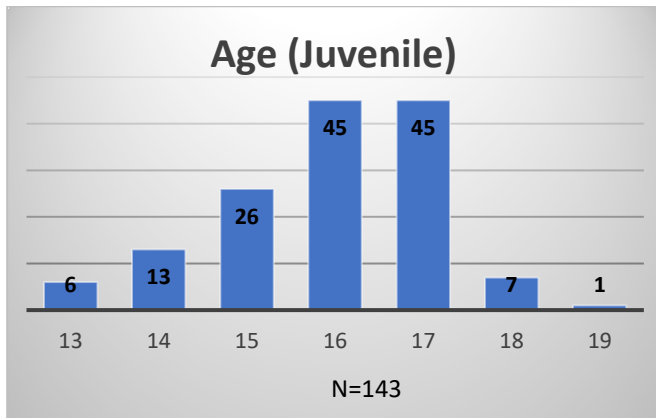

Daily Data Dashboard – August 28, 2023
Demographics for JTDC Population
Monday Morning Midnight Count

Total # of probation Involved youth¹: 1,287

¹ Probation Active: Any youth who is pending sentencing with an active social history, has been formally placed on probation or supervision with Cook County Juvenile Probation on the date of the report.

*Age, Gender and Race for Criminal Court population (N=2) is not represented in this report.

Data sources: cFive Supervisor – Probation Population and RMIS – JTDC Population

Daily Data Dashboard – August 28, 2023
Demographics for JTDC Population
Monday Morning Midnight Count