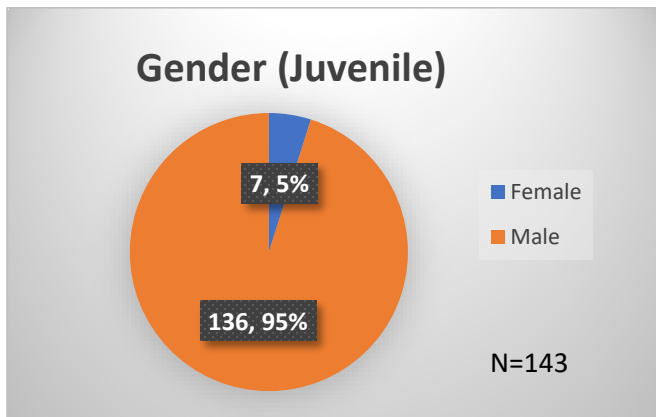

Daily Data Dashboard – August 28, 2023
Demographics for JTDC Population
Monday Morning Midnight Count

Total # of probation Involved youth¹: 1,287

¹ Probation Active: Any youth who is pending sentencing with an active social history, has been formally placed on probation or supervision with Cook County Juvenile Probation on the date of the report.

*Age, Gender and Race for Criminal Court population (N=2) is not represented in this report.

Data sources: cFive Supervisor – Probation Population and RMIS – JTDC Population

Daily Data Dashboard – August 28, 2023
Demographics for JTDC Population
Monday Morning Midnight Count